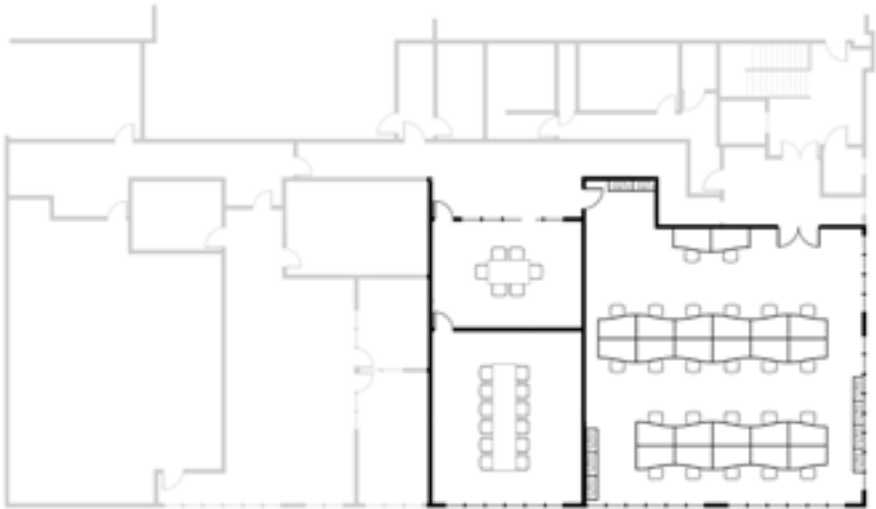

Customisable space
(211.9m²)