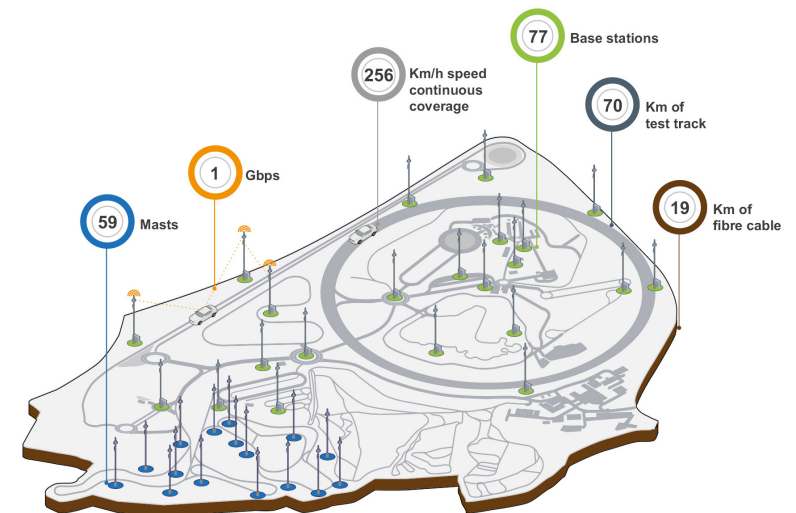

## Connectivity

Millbrook offers cellular and DSRC connectivity across its secure, configurable and confidential 5G test bed. It offers test procedures and engineers to support connectivity testing and live streaming of multi-channel data with multi-Gbps speeds.

Millbrook provides first class technology demonstration events for network and IoT providers to demonstrate connectivity to end users. These include access to fully configurable, confidential event venues with direct access to test tracks and Millbrook's 5G-enabled network.

### Connectivity architectures on site:

- 454.1MHz Ofcom-licensed Real-Time Kinematics correction network with 2cm object-to-object positioning - 1 base station and 2 repeaters
- 802.11p 5.9GHz WiFi for V2X and V2V - configurable for ITS G5 and DSRC
- 40 Cohda MK5 roadside units mounted on masts across the site
- 2 Cohda on-board units for hire
- 3.5GHz 5G NR experimental
- Band 40 2.3GHz 4G LTE (private)
- Band 48 3.7GHz 4G LTE (private)
- 38 mast locations across the site
- 60GHz mmWave V2X sites around the High Speed Circuit; 22 radios on 11 masts, approach and departure directions
- 60GHz mmWave mesh on the Hill Route to relay 4G LTE in 15 locations
- Private network accessible with Millbrook SIM - data remains on site
- Access via firewall for export to customer location